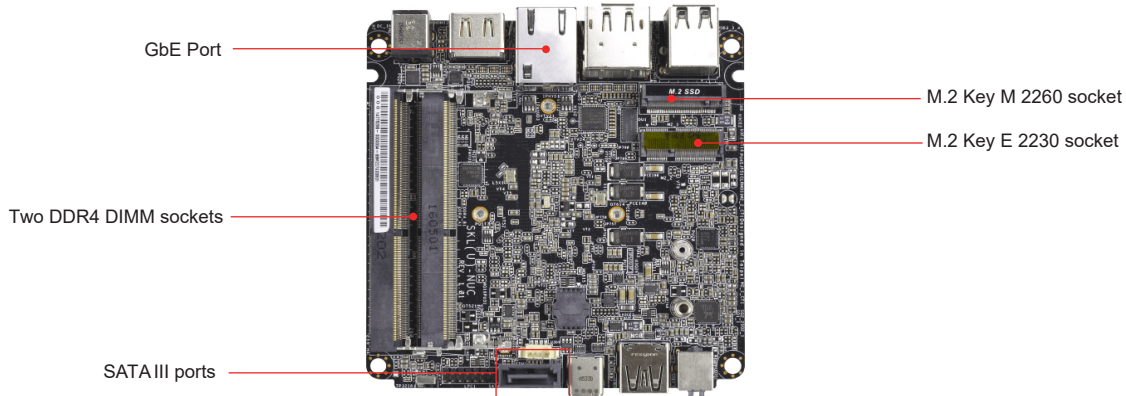

# WUX-7300U / 7100U

7<sup>th</sup> Gen Intel® Core™ processors based 4x4-inch mini PC Board with DDR4 SDRAM, Gigabit Ethernet, two M.2 sockets, one SATA port and 12V or 19V DC input

WUX-7300U / 7100U is designed with 7<sup>th</sup> Gen Intel® Core™ i5/i3 SoC processors (formerly Kaby Lake-U) featuring dual channel DDR4 memory, one Gigabit Ethernet port and two M.2 sockets (one Key E for Wireless, one Key M for SSD), and 12V or 19V DC power input.

## FEATURES

- 7<sup>th</sup> Gen Intel® Core™ i5/i3 U-series processors
- DDR4-2133 Non-ECC SDRAM on two SO-DIMM sockets, up to 32GB
- Dual displays including DP and HDMI up to UHD resolution
- 2x M.2 (E & M Key) slots, 1x Gigabit Ethernet, 3x USB 3.0, 1x USB 3.0 Type-C
- 12V or 19V DC power input

## REAR I/O

## I/O INTERFACE

Expansion Interface	1x M.2 key E socket support WiFi, BT, 3G & 4G
Audio	- High Defini on Audio integrated in Intel SoC - Realtek ALC233 HDA codec - Audio jack with Line-out or Mic -in func on on rear I/O
Ethernet	One Intel I219LM w/ RJ-45 connector on rear I/O
USB	- 3x USB 3.0 ports on rear I/O - 1x USB 3.0 type-C port on rear I/O