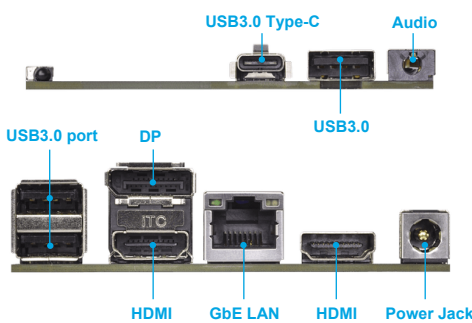

WUX-7300U / 7100U

7th Gen Intel® Core™ processors based 4x4-inch mini PC Board with DDR4 SDRAM, Gigabit Ethernet, two M.2 sockets, one SATA port and 12V or 19V DC input

WUX-7300U / 7100U is designed with 7th Gen Intel® Core™ i5/i3 SoC processors (formerly Kaby Lake-U) featuring dual channel DDR4 memory, one Gigabit Ethernet port and two M.2 sockets (one Key E for Wireless, one Key M for SSD), and 12V or 19V DC power input.

FEATURES

- 7th Gen Intel® Core™ i5/i3 U-series processors
- DDR4-2133 Non-ECC SDRAM on two SO-DIMM sockets, up to 32GB
- Dual displays including DP and HDMI up to UHD resolution
- 2x M.2 (E & M Key) slots, 1x Gigabit Ethernet, 3x USB 3.0, 1x USB 3.0 Type-C
- 12V or 19V DC power input

REAR I/O

GENERAL

Processor	7th Gen Intel® Core™ i5-7300U/ i3-7100U processors
BIOS	AMI UEFI BIOS
Memory	Supports up to 32GB DDR4 2133 MHz SDRAM on two SO-DIMM sockets
Storage Devices	- 1x SATA III port - 1x M.2 Key M socket for SSD
Watchdog Timer	Programmable watchdog timer, time out period from 1 to 255 secs.
Hardware Monitoring	- Temperature (CPU & System) - Voltage (CPU Vcore, 12V, 5V, 3.3V, 1.35V)

I/O INTERFACE

Expansion Interface	1x M.2 key E socket support WiFi, BT, 3G & 4G
Audio	- High Defini on Audio integrated in Intel SoC - Realtek ALC233 HDA codec - Audio jack with Line-out or Mic -in func on on rear I/O
Ethernet	One Intel I219LM w/ RJ-45 connector on rear I/O
USB	- 3x USB 3.0 ports on rear I/O - 1x USB 3.0 type-C port on rear I/O

DISPLAY

Graphic Controller	Intel® HD 620 graphics supports DirectX 12, OpenGL 4.5
Display Interface	- 2x HDMI (1.4b) on rear I/O, resolution up to 4096 x2304 - 1x DisplayPort (1.2) on rear I/O, resolution up to 4096x2304

Mechanical & Environment